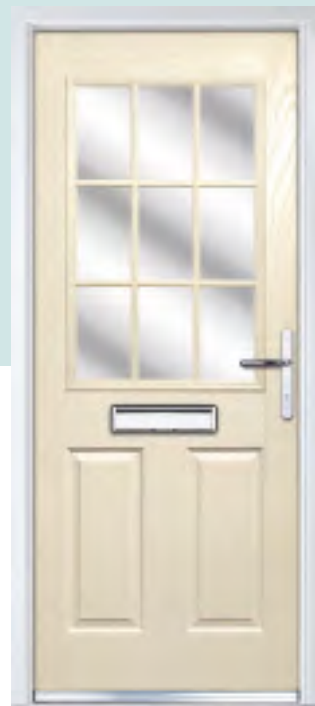

Single Rebate: **DMG4** | Double Rebate: **DDMG4**

Decorative Glass: **External Bar**

Door Colour: **Cream**

DMG3 | DDMG3 | RG7 Royale | Turquoise Blue