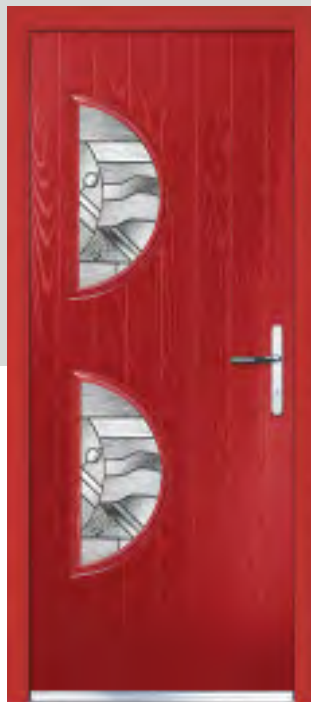

Single Rebate: **DMP30*** | Double Rebate: **DDMP30***
Decorative Glass: **RG34 Abstract**
Door Colour: **Traffic Red**
Letterbox available - check website for position

*Glass on hinge side | **Glass on lock side | Every effort has been made to reproduce the colour of our Diamond doors and coloured film in the decorative glass designs. However printing constraints will give rise to some colour deviation.