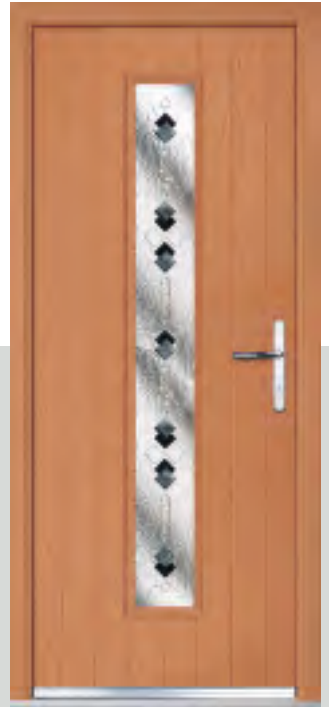

Single Rebate: **DMP26** | Double Rebate: **DDMP26**
Decorative Glass: **RG53 Symphony**
Door Colour: **Mandarin Orange**

Letterbox not available on this style due to the glass unit size