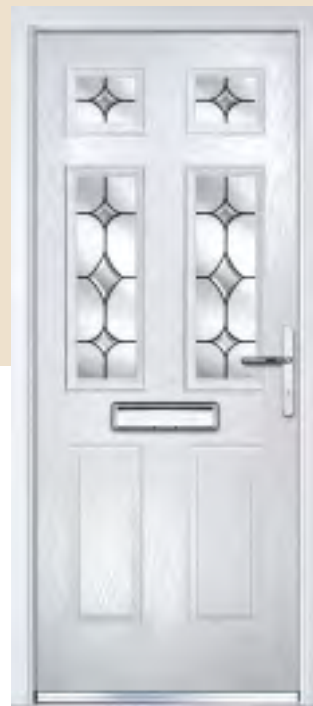

Single Rebate: **DMA3** | Double Rebate: **DDMA3**
Decorative Glass: **B0556 Crystal Star**
Door Colour: **White**