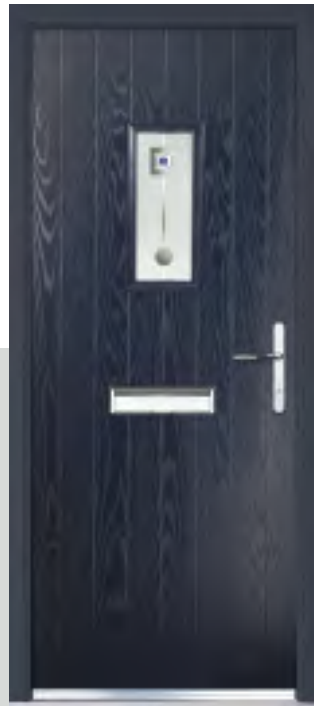

Single Rebate: **DMP2** | Double Rebate: **DDMP2**
Decorative Glass: **RG45 Tahoe Blue**
Door Colour: **Steel Blue**