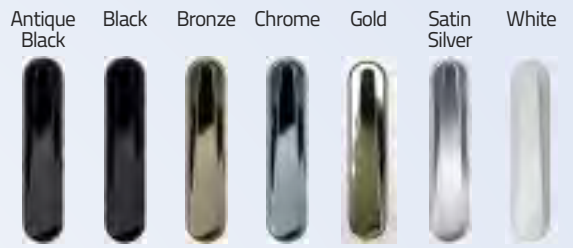

Contemporary Knocker