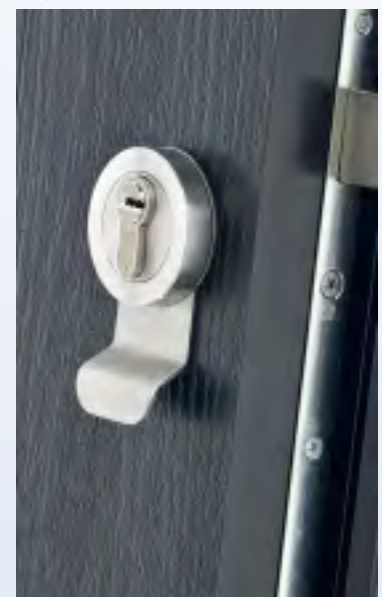

Contemporary handle and AV2 lock only available on single rebate Diamond doors.

ADOOR ACCESSORIES

To complement our doors, we offer a range of high quality door furniture and door hardware. All door accessories are covered by a four year surface finish guarantee.

**Classic** Lever Lever Handles (also available with split spindle)

**Classic** Lever Pad Handles (with split spindle)

**Contemporary** Door Handles\* (only available in stainless steel)

**Finger Pull** (not available on Double Diamond doors)

Finger Pull Handle (also available in Brass)

\*Not available on Double Diamond doors.

**Urn Knocker (also available with spyhole)**

**Slimline Urn Knocker**

**Scroll Knocker**

**Contemporary Knocker**

**Lionshead Knocker**