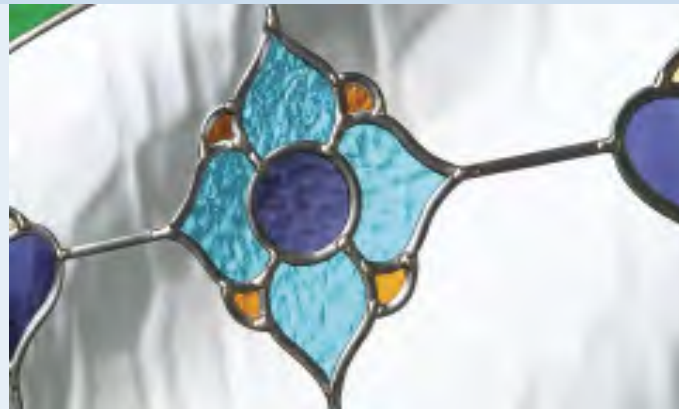

## DORCHESTER GLASS

Genuine coloured Spectrum Glass with blackened lead, combine to create this stunning Victorian era leadlight design.

DMR2 | RG42 Dorchester Blue | Turquoise Blue

DMR2 | RG42 Dorchester Blue | Light Blue