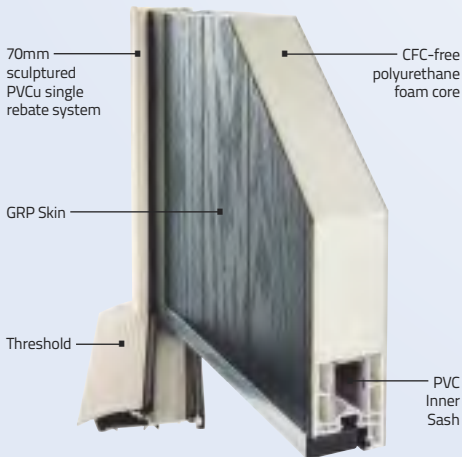

**Threshold Options Double Diamond**

**Wheelchair Access Threshold**

Distance from bottom of door leaf to bottom of threshold: 18mm

**Mobility Threshold**

Distance from bottom of door leaf to bottom of threshold: 18mm