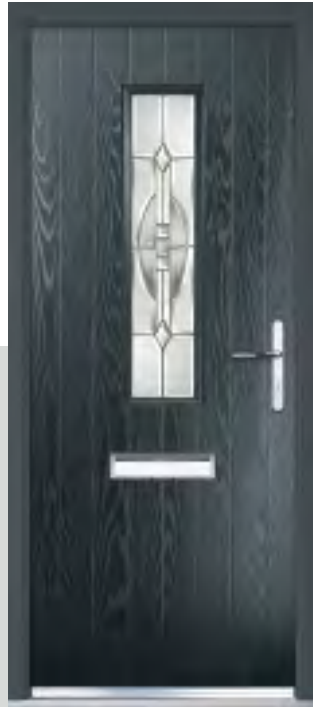

Single Rebate: **DMP16** | Double Rebate: **DDMP16**
Decorative Glass: **RG21 Reflections**
Door Colour: **Anthracite Grey**