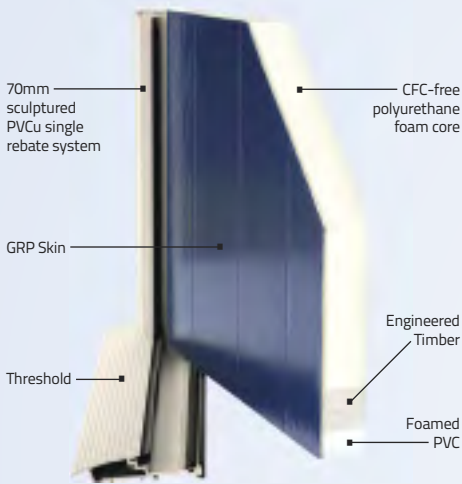

ADOOR OPTIONS

Every Diamond Door comes complete with 'Secured by Design' police approval and the latest in anti-drill, anti-pick, anti-snap, anti-bump locks.

Threshold Options Single Diamond

Wheelchair Access Threshold

Distance from bottom of door leaf to bottom of threshold: 20mm