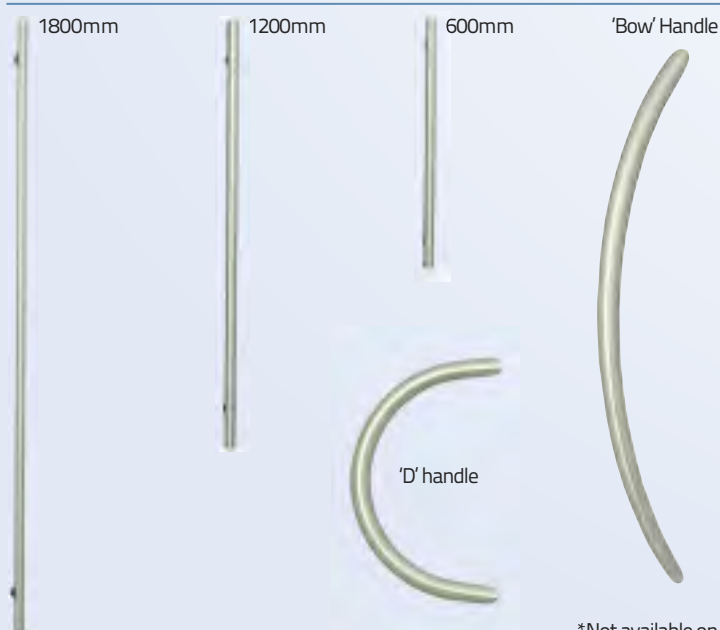

**Classic** Lever Lever Handles (also available with split spindle)

**Classic** Lever Pad Handles (with split spindle)

**Contemporary** Door Handles\* (only available in stainless steel)

**Finger Pull** (not available on Double Diamond doors)