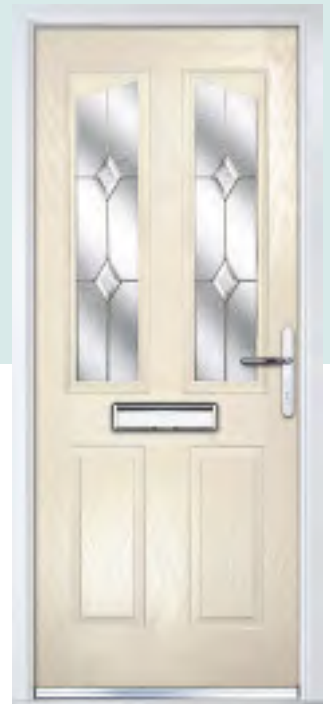

Single Rebate: **DML2** | Double Rebate: **DDML2**

Decorative Glass: **RG29 Classic**

Door Colour: **Cream**