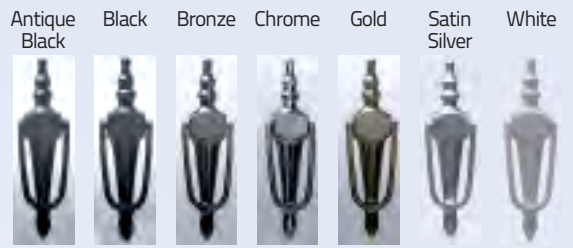

Finger Pull Handle (also available in Brass)

\*Not available on Double Diamond doors.

**Urn Knocker (also available with spyhole)**

**Slimline Urn Knocker**

**Scroll Knocker**

**Contemporary Knocker**

**Lionshead Knocker**