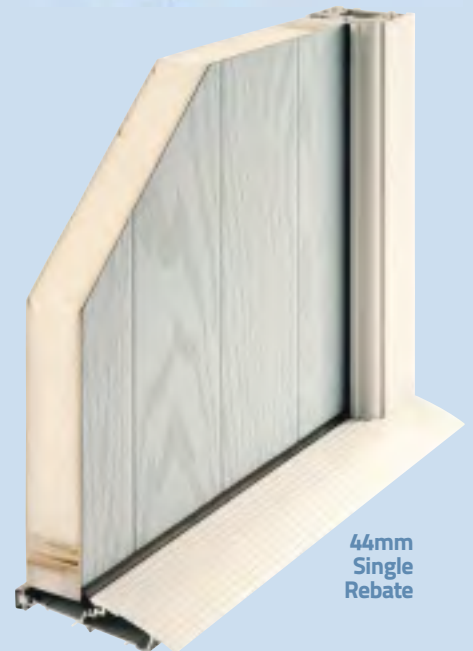

70mm Double Rebate

44mm Single Rebate

Single Rebate

44mm of high density polyurethane foam with high grade LVL engineered timber inner frame, double glazed decorative units and fitted into a flush fit uPVC door system. Single Diamond only opens inward.

Double Rebate

70mm of high density polyurethane foam with uPVC inner frame, triple glazed decorative units, extra insulation and security from a double rebate uPVC system.