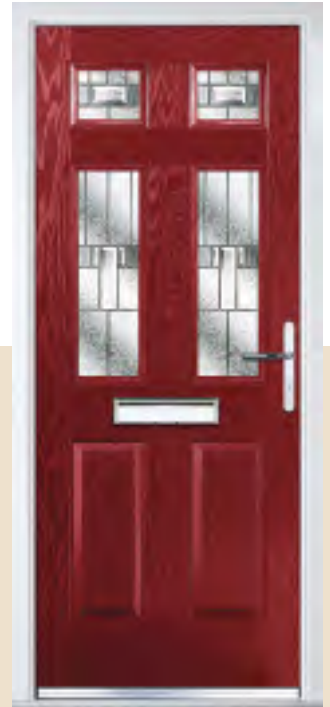

Single Rebate: **DMA3** | Double Rebate: **DDMA3**
Decorative Glass: **RG18 Prairie**
Door Colour: **Dark Red**

**CLARITY
GLASS**

This simple yet stylish design with its multi-faceted bevelled glass pieces, will reflect the sunlight and is elegantly framed in polished brass or zinc coming to match or complement your door.