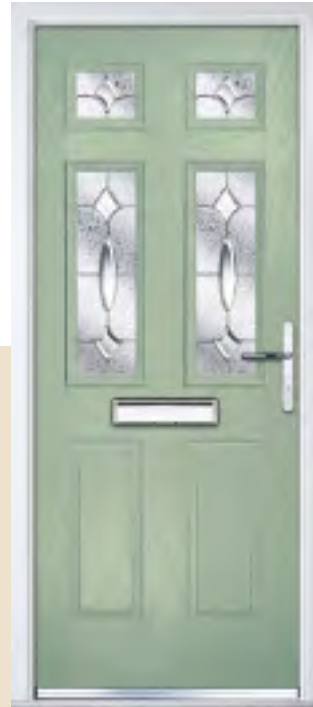

Single Rebate: **DMA3** | Double Rebate: **DDMA3**
Decorative Glass: **RG36 Zinc Clarity**
Door Colour: **Chartwell Green**