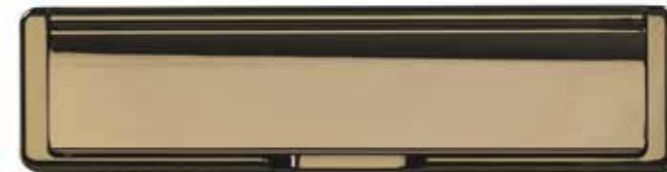

Bronze

White

Escutcheon Plate
Shown in stainless steel.
Also available in brass.

Finger Pull
Shown in stainless steel.
Also available in black and brass.

Flag Hinge
Flag hinges are available in Black, Bronze, White, Gold, Chrome, Brown and Satin Silver