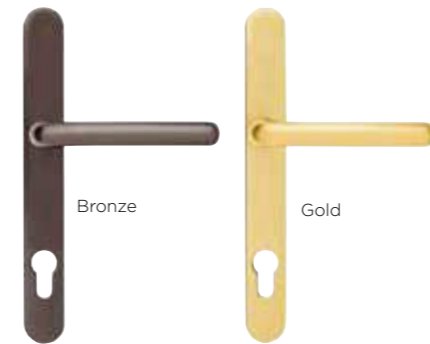

1800mm Bar Handle

1200mm Bar Handle

600mm Bar Handle

1500mm Square Bar Handle

1200mm Black Bar Handle

1200mm Black Square Bar Handle

1200mm Off-set Square Bar Handle

PREMIUM Forged Black Door Furniture

Push-in Letterplate

Door Pull

PREMIUM Pewter Door Furniture

Push-in Letterplate

Door Pull

Door Handles

Classic Lever Handles
(also available with split handle)

Classic Lever Pad Handles
(with split handle)