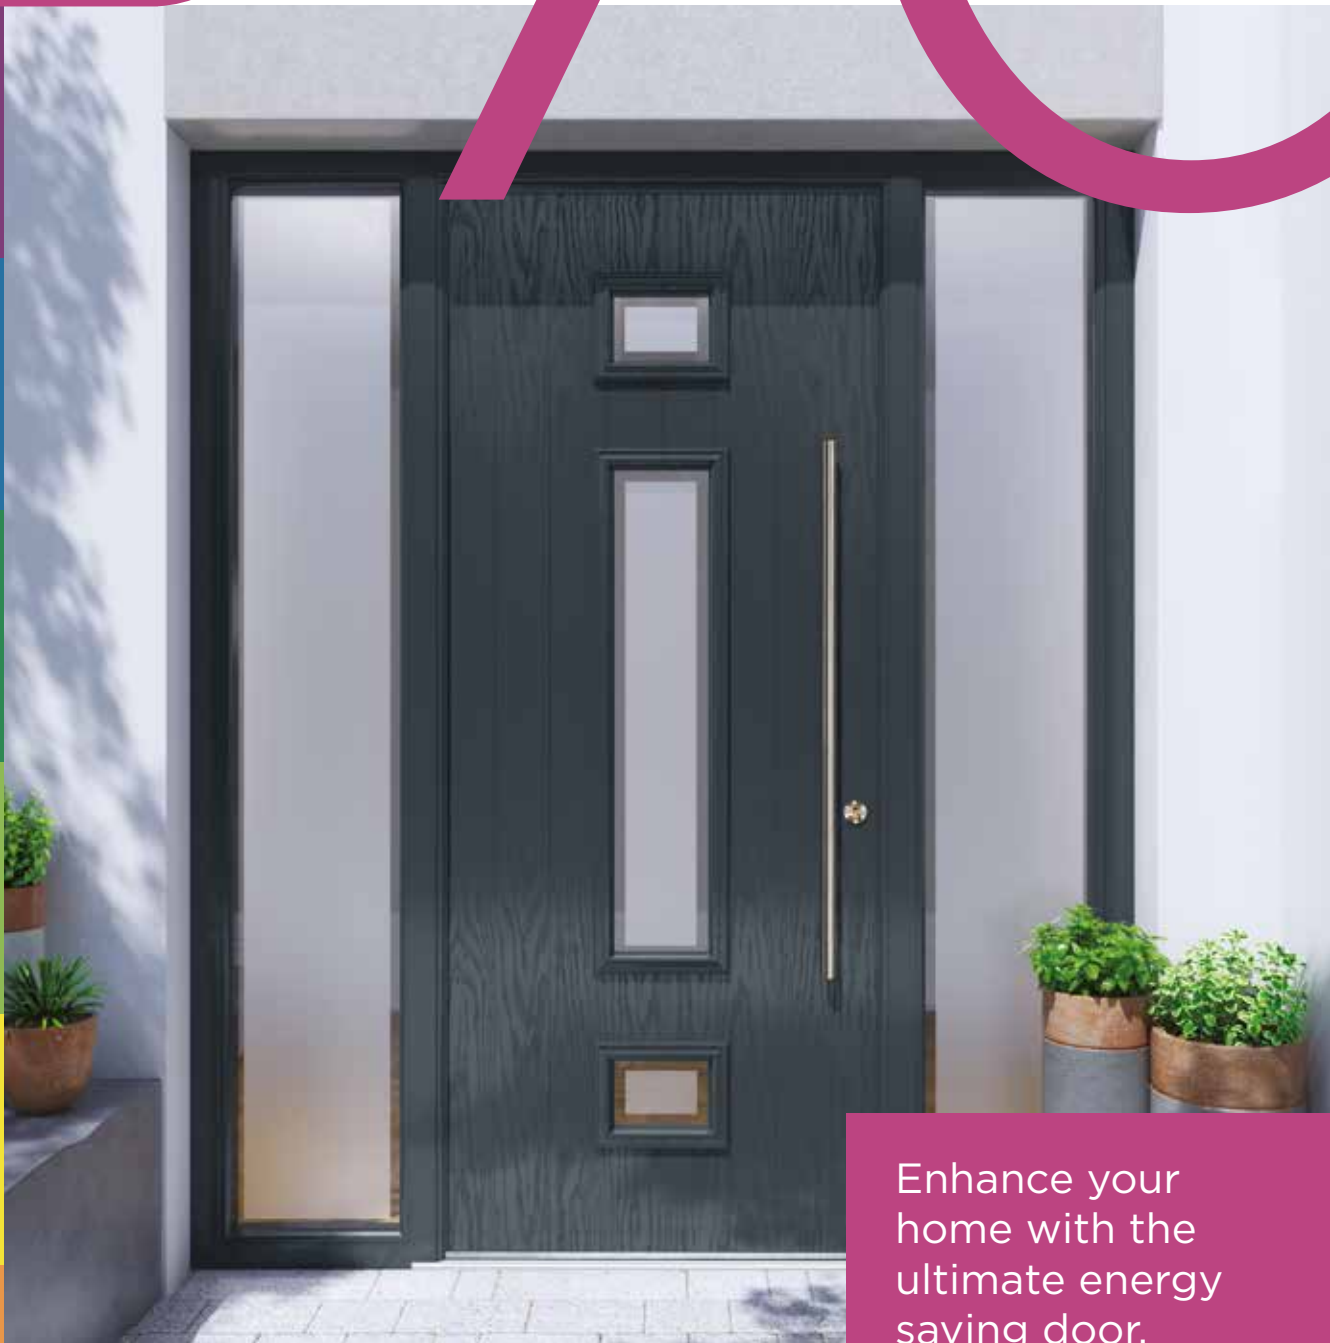

Apeer

A

++

Enhance your home with the ultimate energy saving door.

Save money on your energy bills

Our mission is to help our customers lower their energy bills in style! We set ourselves a big target: to create an A++ energy efficient door. And we did. There's no other door that comes close.