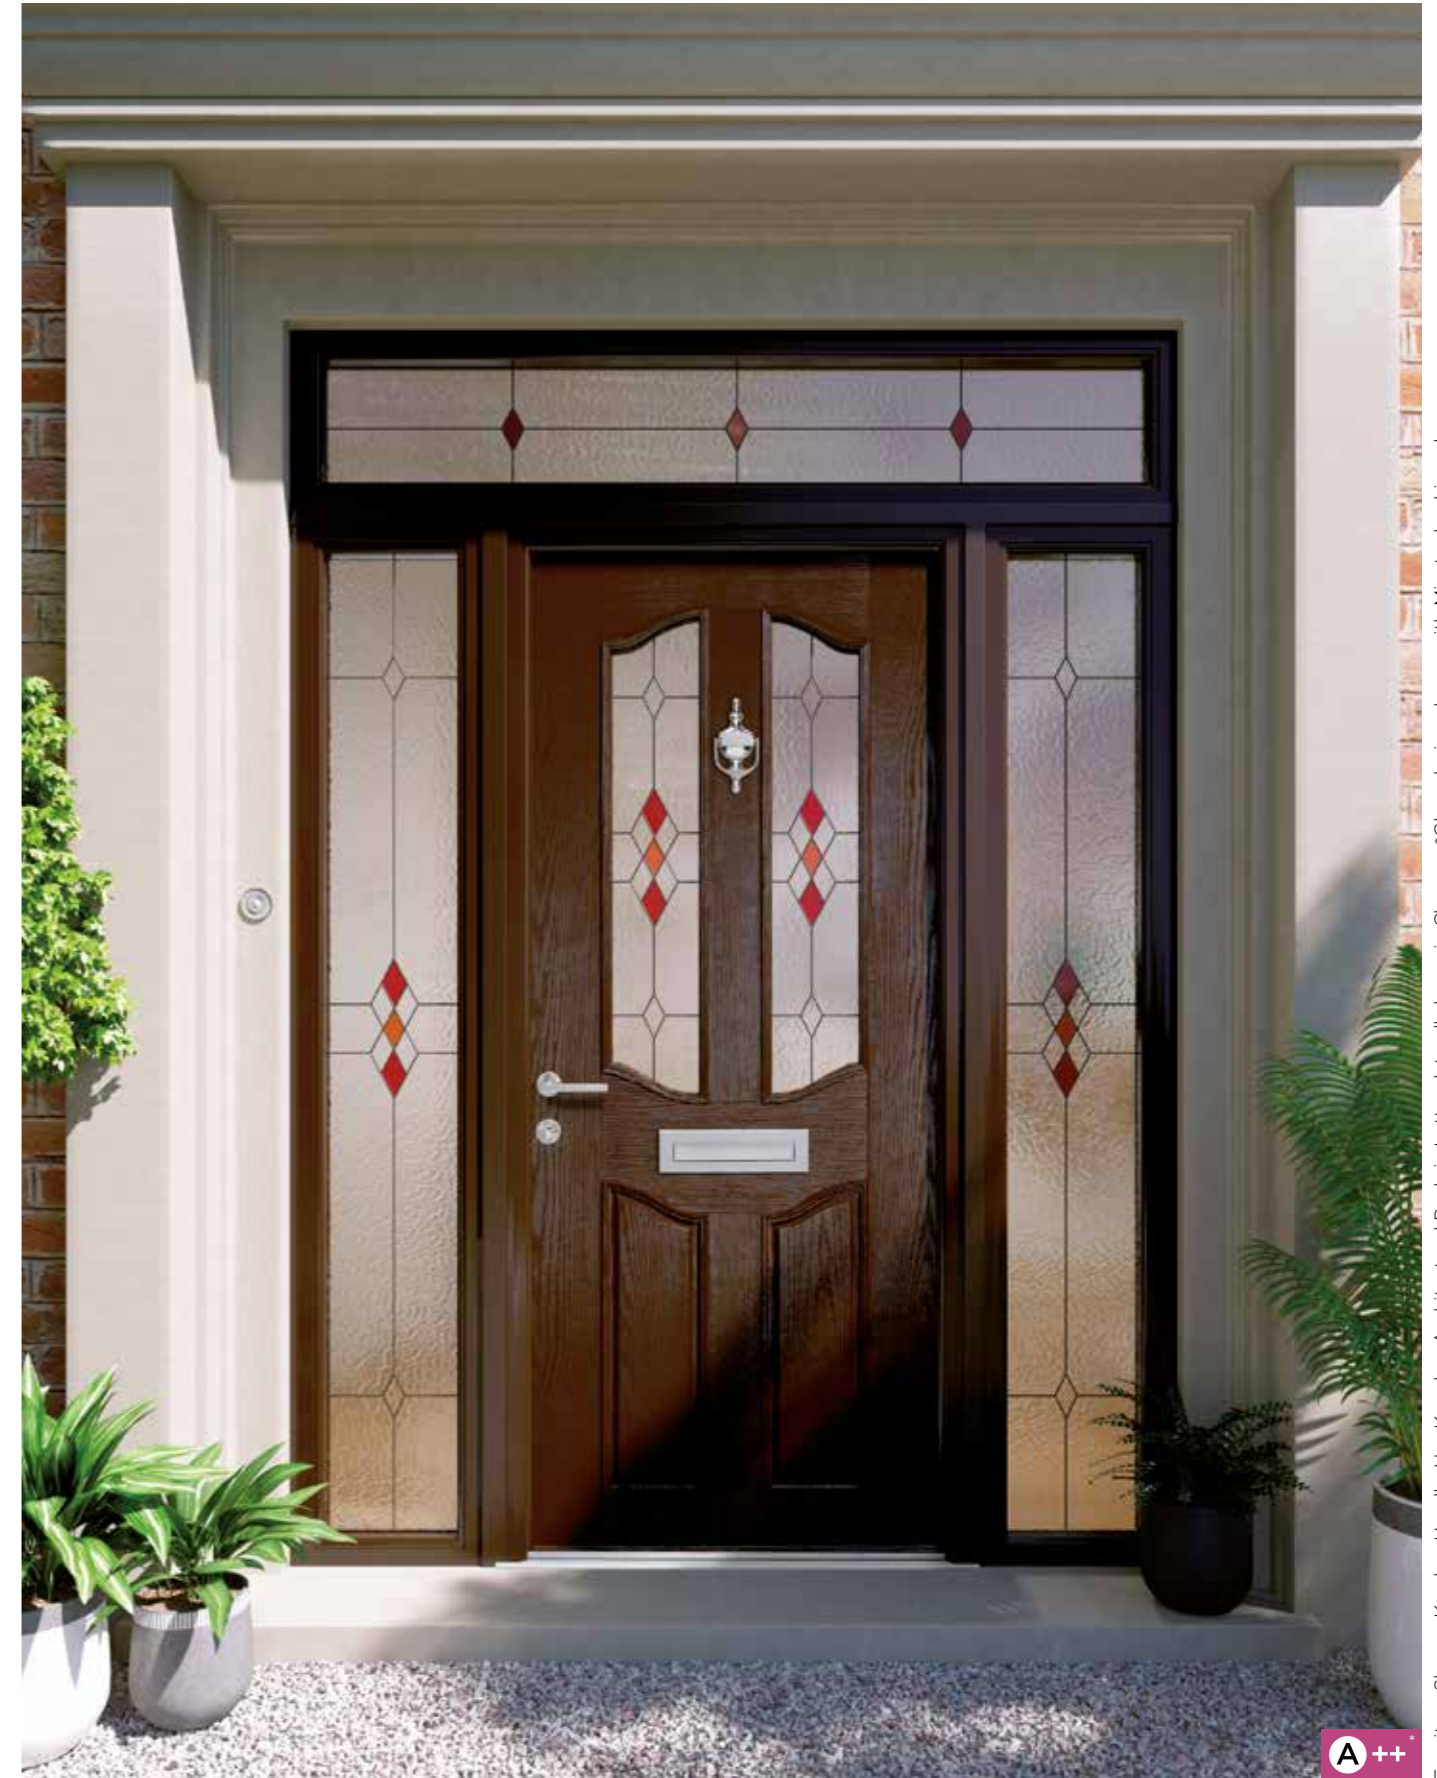

Portland

Door APL2, Glass LF517*
Shown in Rosewood

Furniture Shown: Karcher Handle, Urn Knocker, Architectural Push-in Letterplate all shown in Chrome. *Glass design shown with Minster backing glass.

A++

Every effort has been made to reproduce the colour of our Apeer doors and the coloured film in the decorative glass designs. However, printing constraints will give rise to some colour deviation. All Apeer 70mm doors are triple glazed as standard. Please note the grain on the GRP Apeer door does not replicate the grain on the frames as it is a PVC foil. Sidelight and toplight designs will depend on sidelight and toplight final sizes and may vary from design shown. Coloured film in glass designs is not an exact match to the door colour.