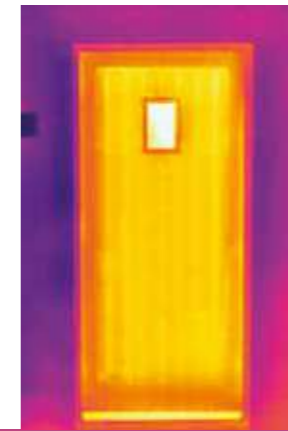

We've put all our energy into saving yours.

With home heating energy prices skyrocketing, Apeer is a door for the times we're living through. No matter how we heat our homes - gas, electricity or oil - it's costing us all a lot more. At Apeer we can't do anything to bring that cost of energy down, but we can stop precious heat escaping through the biggest opening in your home.

Apeer doors are independently tested and proven to be A++ Rated Doors.

An Apeer A++ door is many times more efficient than a timber core door.