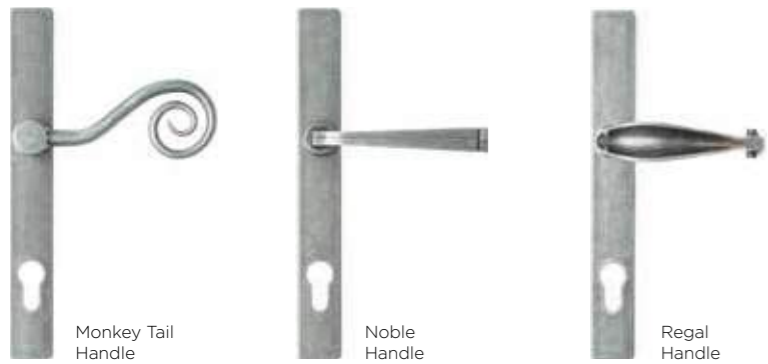

PREMIUM Pewter Door Furniture

Push-in Letterplate