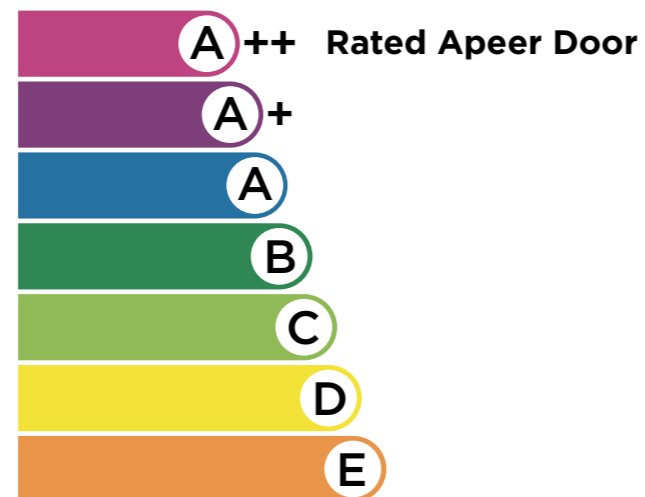

Apeer doors are independently tested and proven to be A++ Rated Doors.

An Apeer A++ door is many times more efficient than a timber core door.

An Apeer A++ energy saving door saves you money

When you compare an Apeer door to a PVC Door or Timber Core Door an Apeer **A++** Door is proven to save you money over the life cycle of the door.