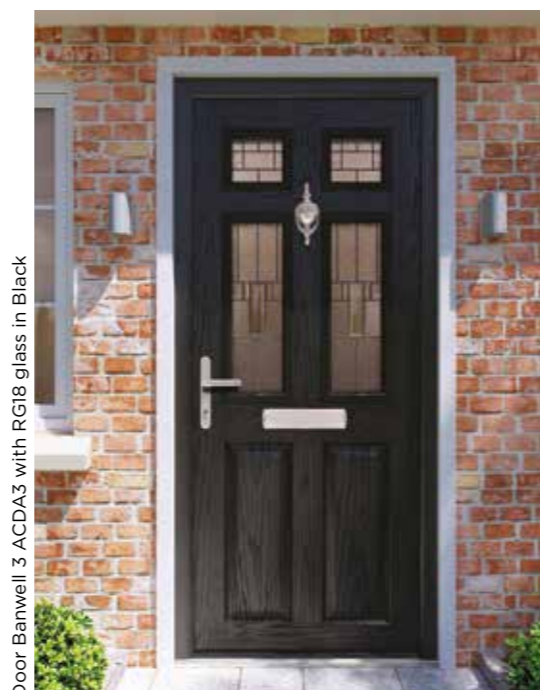

GLASS DESIGN
KEY FEATURES

- Clear Glass Bevels
- Spectrum Grey Baroque Glass
- Spectrum Granite Glass
- Glue-Chip Bevels & Glue-Chip Glass
- Polished Zinc Cameing

PREMIUM, HANDCRAFTED,
ELEGANT, GLASS DESIGN

Simplicity, balance and exceptional quality. The purity of this linear range draws its inspiration from Frank Lloyd Wright, one of America's greatest architects. Hints of cubism come together with leading edge glass technology to create a wonderful multi-textured finish and a surprisingly contemporary design.

PRIVACY LEVEL 1 2 3 4 5