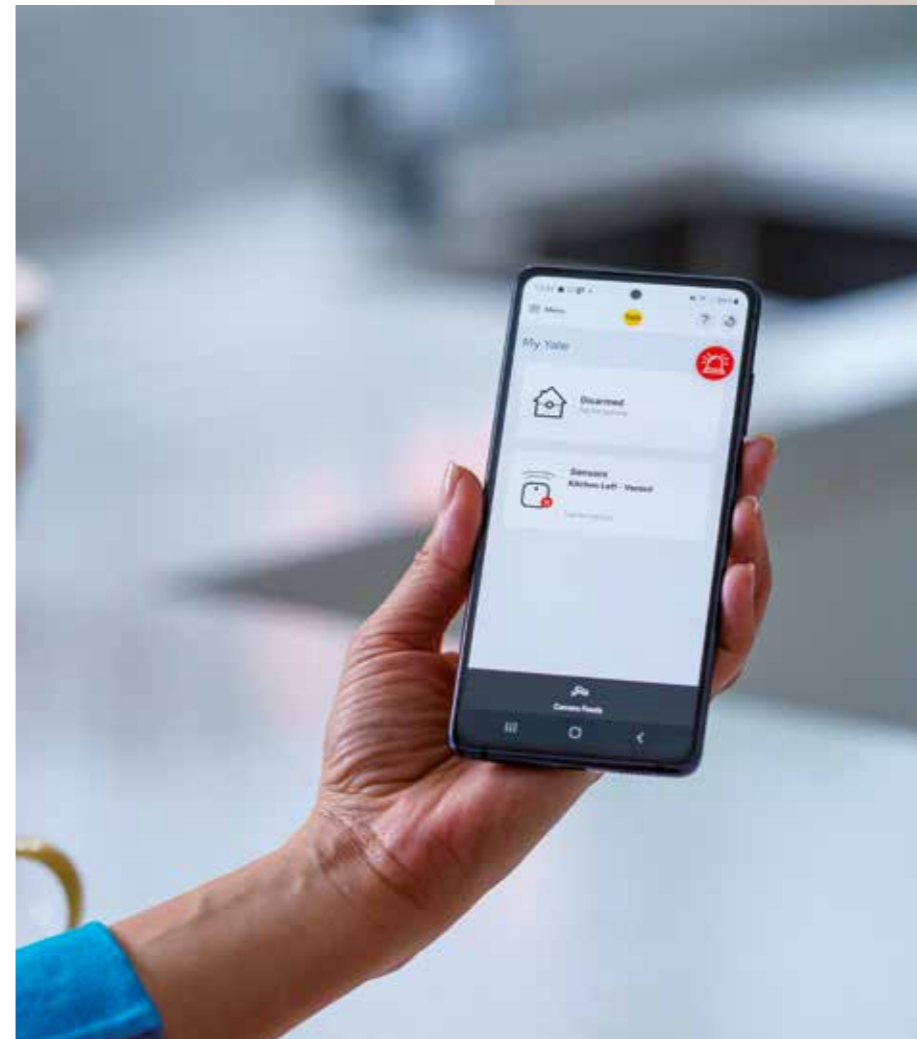

Check the status of your doors and windows with your voice.

Integration with Amazon Alexa and Google Assistant makes it even easier to check the status of your home.

Simply ask, '...is the back door locked' or '...is the front door closed', and your voice assistant can tell you in real time if you've locked your door or window, giving you total peace of mind.

Integration with Philips Hue means your lights will flash once when alarm is armed, or disarmed. It can also act as a visual deterrent alongside notifications and audible alarm from the Sync Hub.

Senscheck must be specified at the time of order and it cannot be fitted once the door is installed

Benefits of SensCheck™ include:

- Sensor status notifications and tamper alerts
- Geo-fencing notifications
- Part Arm functionality
- Chime notifications
- Integration with Amazon Alexa, Google Assistant and Philips Hue
- BSI IoT accredited
- Ability to upgrade to full Yale Smart Security System