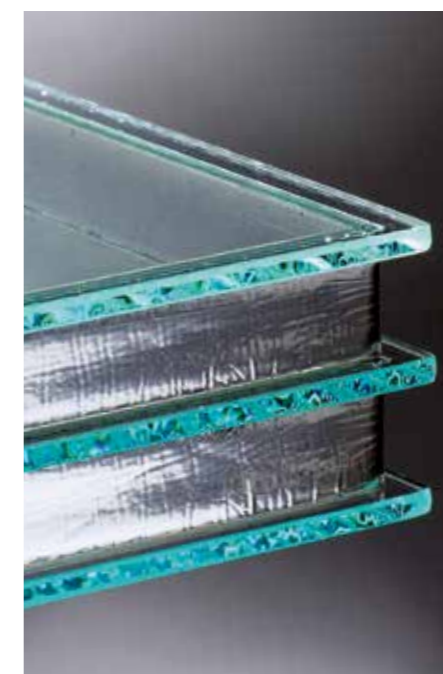

Glazed units are also available with Low E glass and can be gas filled to offer improved thermal performance. *Low E glass is only available in clear.

GOOD FOR THE PLANET. EVEN BETTER FOR YOUR WALLET.

Having one of the world's most energy efficient doors is a smart decision for wise heads. Sealing heat in while keeping cold out, they are A++ Rated by independent testers and far exceed the industry benchmark. By keeping more heat in your home, you'll keep more cash in your wallet.