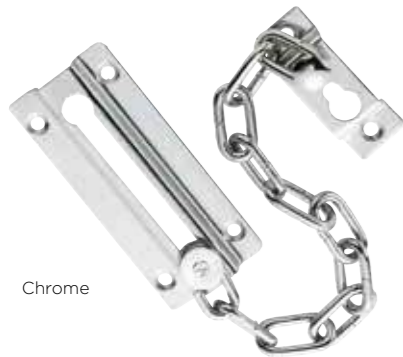

Available in:
Antique Black
Black
Bronze
Chrome
Gold
Satin Silver

Chrome

Butt hinges are available in Gold, White, Chrome and Brown

BACKING GLASS OPTIONS

All of the door designs (except RG glass codes) featured throughout the brochure can be backed with a range of obscure glass to suit all requirements for energy efficiency, safety and privacy. This is our standard range but we can offer more styles upon request. Please note there may be an additional charge for non standard obscure glass patterns. There is no choice of backing glass for any of the RG glass code designs shown.