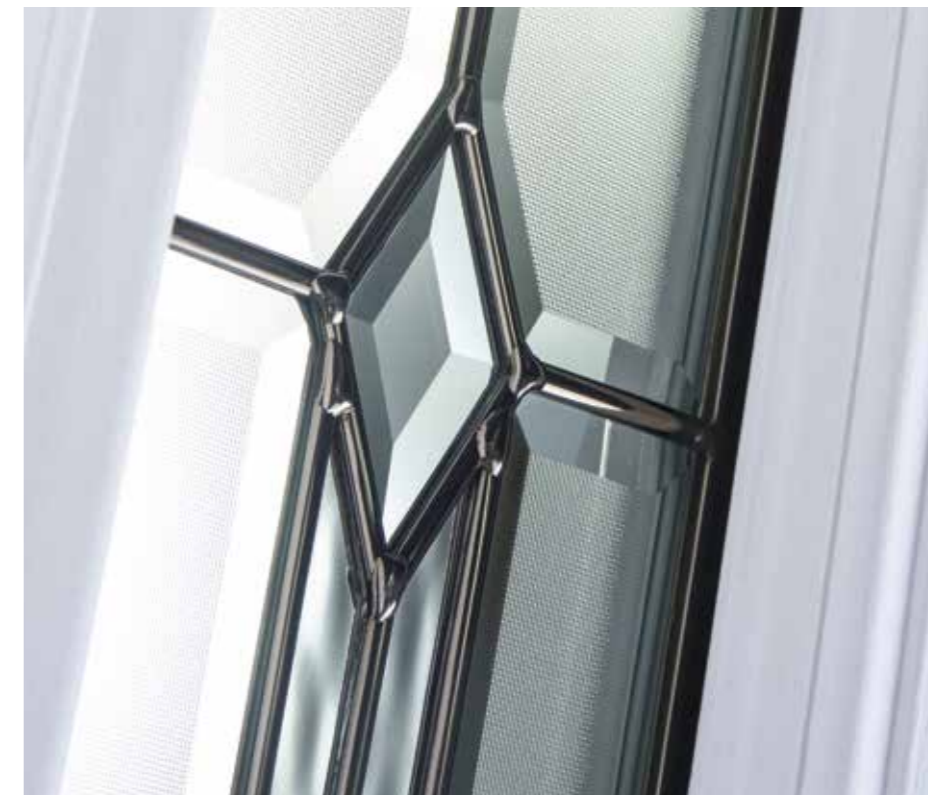

A++

Glass Code SB121
Colour Traffic Red