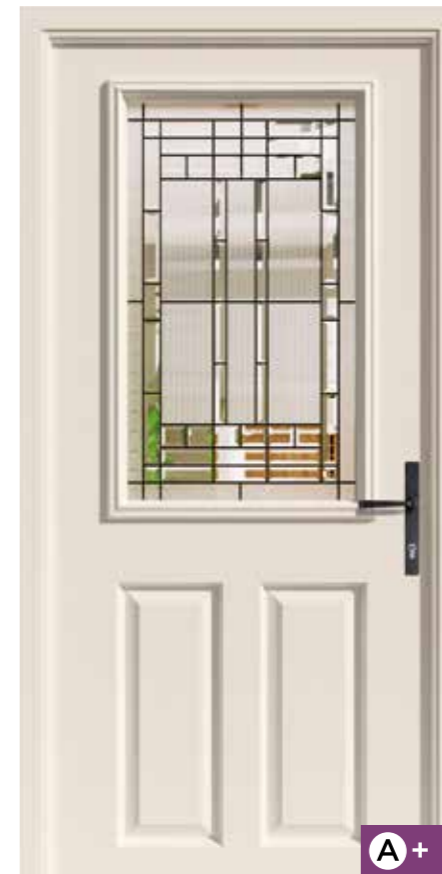

Available width up to 1087mm

Glass Code RG181
Colour Cream