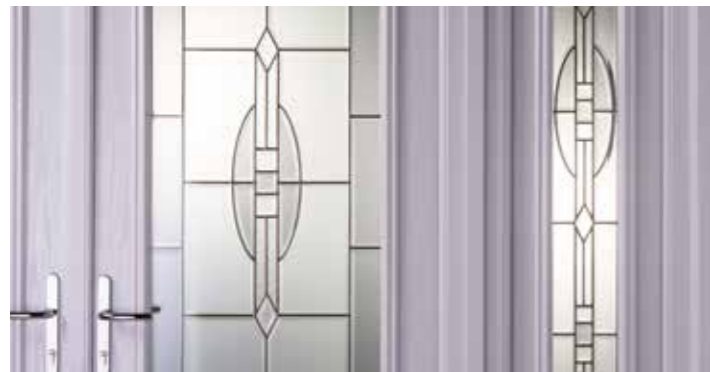

Every effort has been made to reproduce the colour of our Apeer doors and the coloured film in the decorative glass designs. However, printing constraints will give rise to some colour deviation. All Apeer 70mm doors are triple glazed as standard. Please note the grain on the GRP Apeer door does not replicate the grain on the PVC foil. Glass designs shown in sidelights may vary depending on sidelight width. Coloured film in glass designs is not an exact match to the door colour. Double doors open inward only.