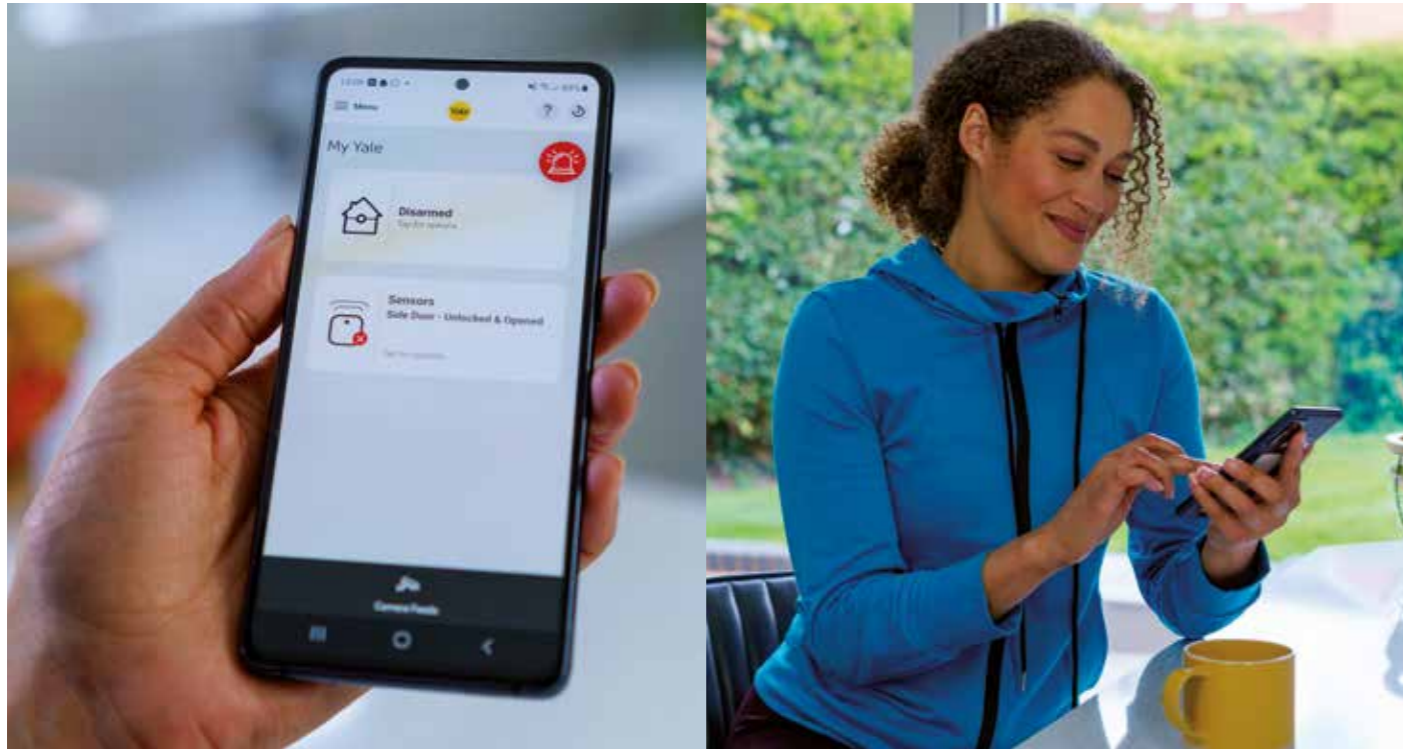

Make your doors smarter, with the SensCheck Door Sensors. Fit these sensors into your door and use your Home app to check if doors are open, closed, locked or unlocked.

Know the status of your doors and windows; check whether they are fully or partially secure, all of which can be easily controlled and monitored via the Yale Home App.