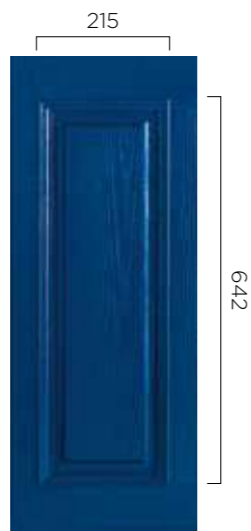

uPVC Low Frame Threshold
Distance from bottom of door leaf to bottom of threshold 42mm

HALF AND QUARTER PANELS

Half Panel Sizing

APHP1

Min width - 585mm
Min height - 688mm
Max width - 900mm
Max height - 914mm