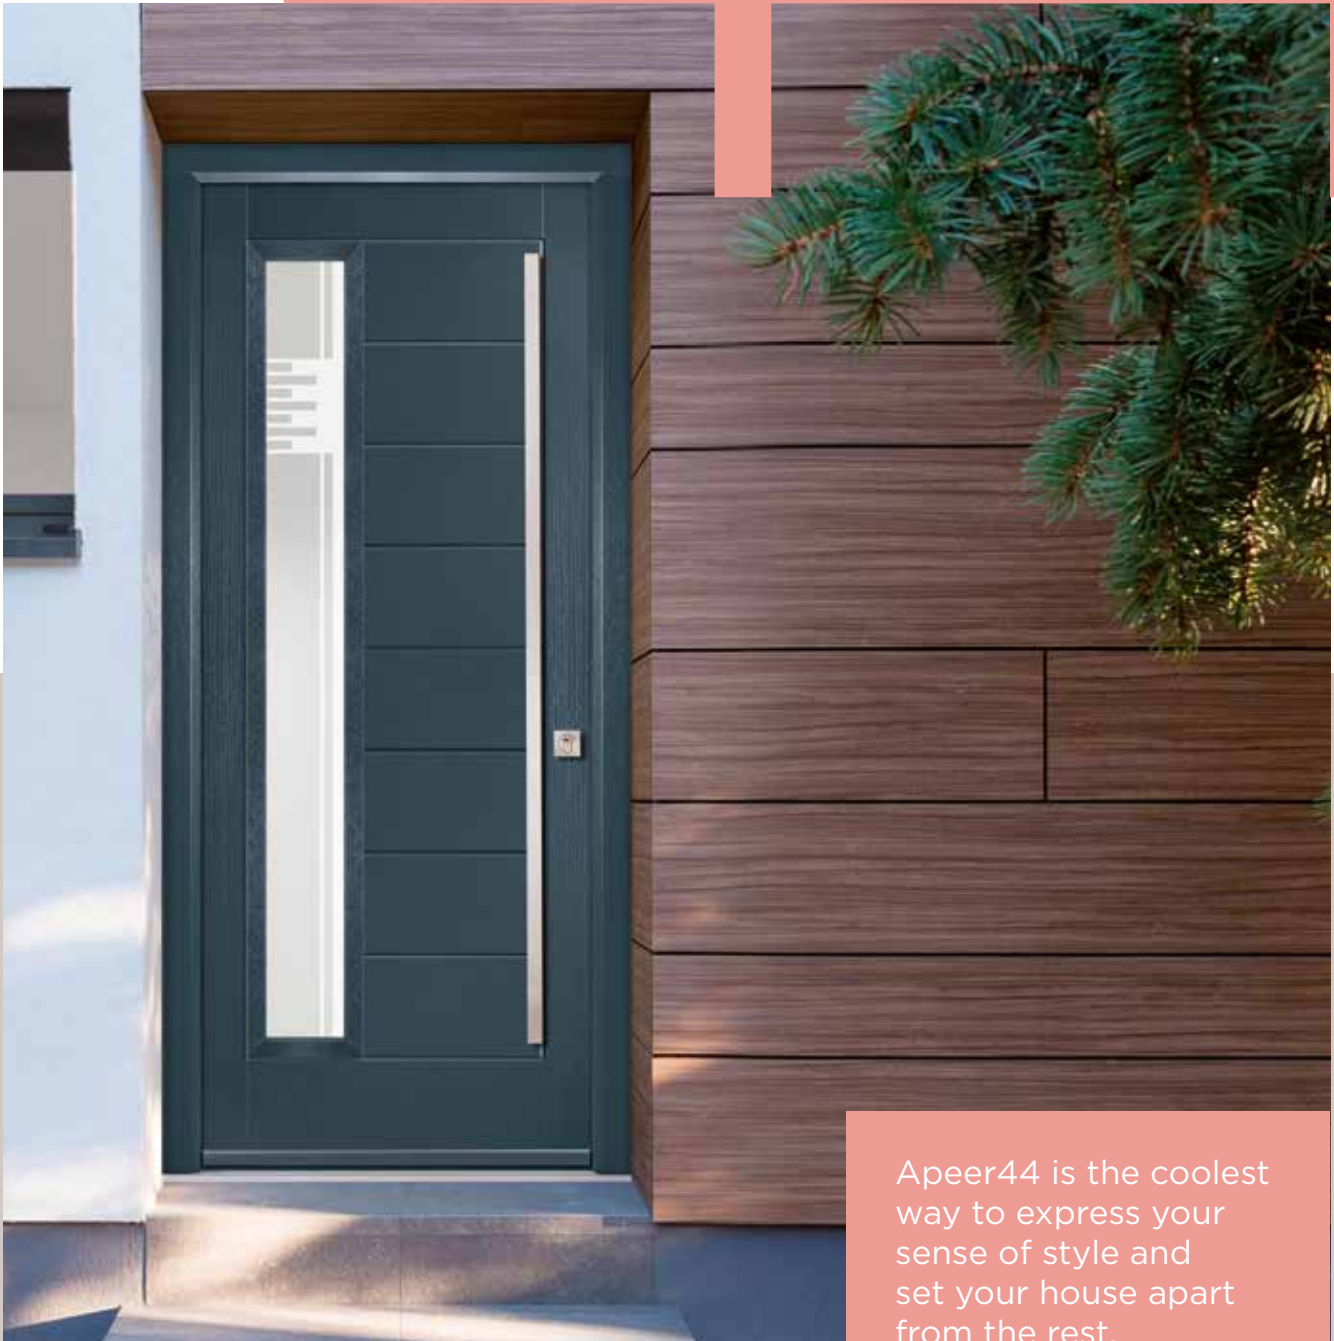

Apeer

44

Apeer44 is the coolest way to express your sense of style and set your house apart from the rest.

Apeer

Apeer44 is the coolest way to express your sense of style. Choose from our collection of designer doors, crafted glass and uber-fashionable furniture to set your house apart from the rest. You never know, you might even start a trend.