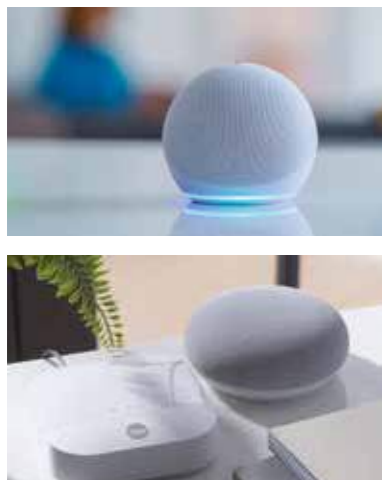

Contemporary Bar Pull Handles

Table showing options for possible handle combinations:

Outside	Inside
Bar Handle + escutcheon plate	Bar Handle + escutcheon plate
Bar Handle + escutcheon plate	Escutcheon + finger pull only
Escutcheon plate and finger pull only	Escutcheon plate and finger pull only
Lever Handle	Lever Handle

1800mm Bar Handle

1200mm Bar Handle

600mm Bar Handle

1500mm Square Bar Handle

1200mm Black Bar Handle

1200mm Black Square Bar Handle

1200mm Off-set Square Bar Handle

Senscheck

Make your doors smarter, with the SensCheck Door Sensors. Fit these sensors into your door and use your Home app to check if doors are open, closed, locked or unlocked.

Know the status of your doors and windows; check whether they are fully or partially secure, all of which can be easily controlled and monitored via the Yale Home App.