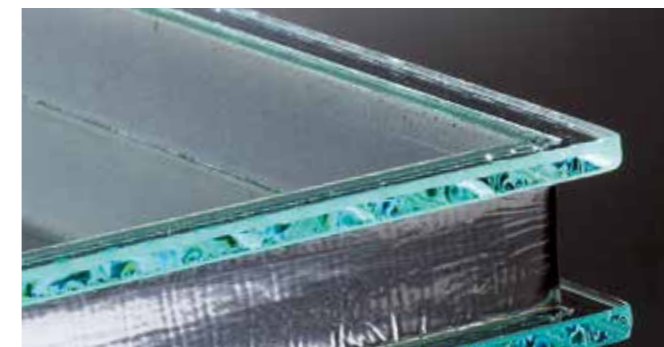

We've got your back.
And your front.

Install an Apeer door and you'll have the weight of our entire design team and security specialists protecting you and your home from intruders. Our doors comfortably exceed all industry standard impact and cut-through tests.

Secured by Design doors must be ordered with laminated glass.

Contemporary bar pull handles operate with an automatic locking system and escutcheon plate. Classic lever handles are also available

Multi-point Yale locking system features two rollers, three hooks, two deadbolts and a latch on traditional locks. It secures the door from top to bottom.

A reinforced frame adds strength and stability.

In order to ensure the best quality accessories are used Apeer reserves the right to replace any of the above options as required. Hardware comes with manufacturer's warranty. Please note the high level automatic lock is not suitable for all users and we recommend you check with your supplier before final order sign off.

Yale

Apeer anti-burglary cylinder snap guarantee in conjunction with Yale

£2000

Apeer will add to Yale's standard guarantee and increase the amount to £2000, if registered within 30 days of purchase with Yale and Apeer, and inline with the T&Cs.

See website for registration details.

High density core with LVL engineered timber wood offers increased sound and energy efficiency.

Along with a high security, high strength reinforced polymer insert to stop cut-through.

Weather deflectors are fitted to protect against the elements.

All Apeer glass is Kitemarked, toughened, double glazed glass.