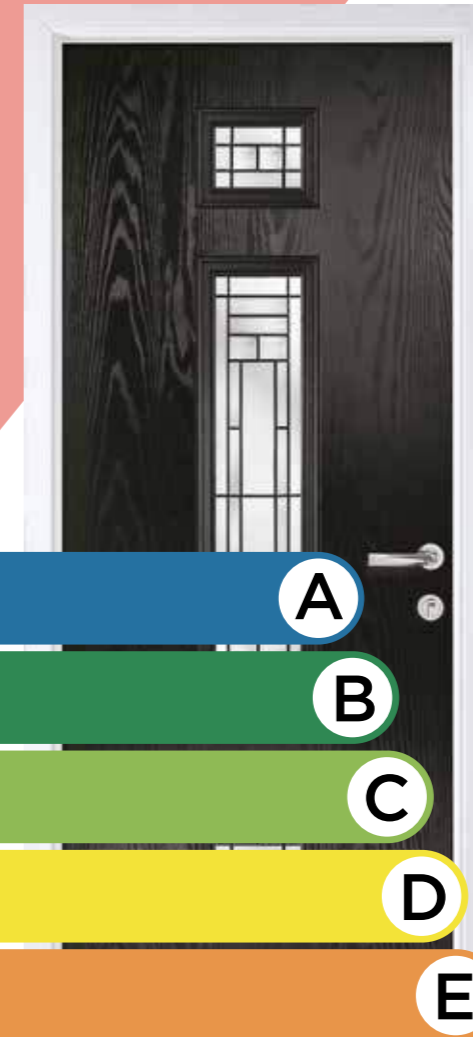

B

Apeer44 doors are one of the highest rated for energy performance.