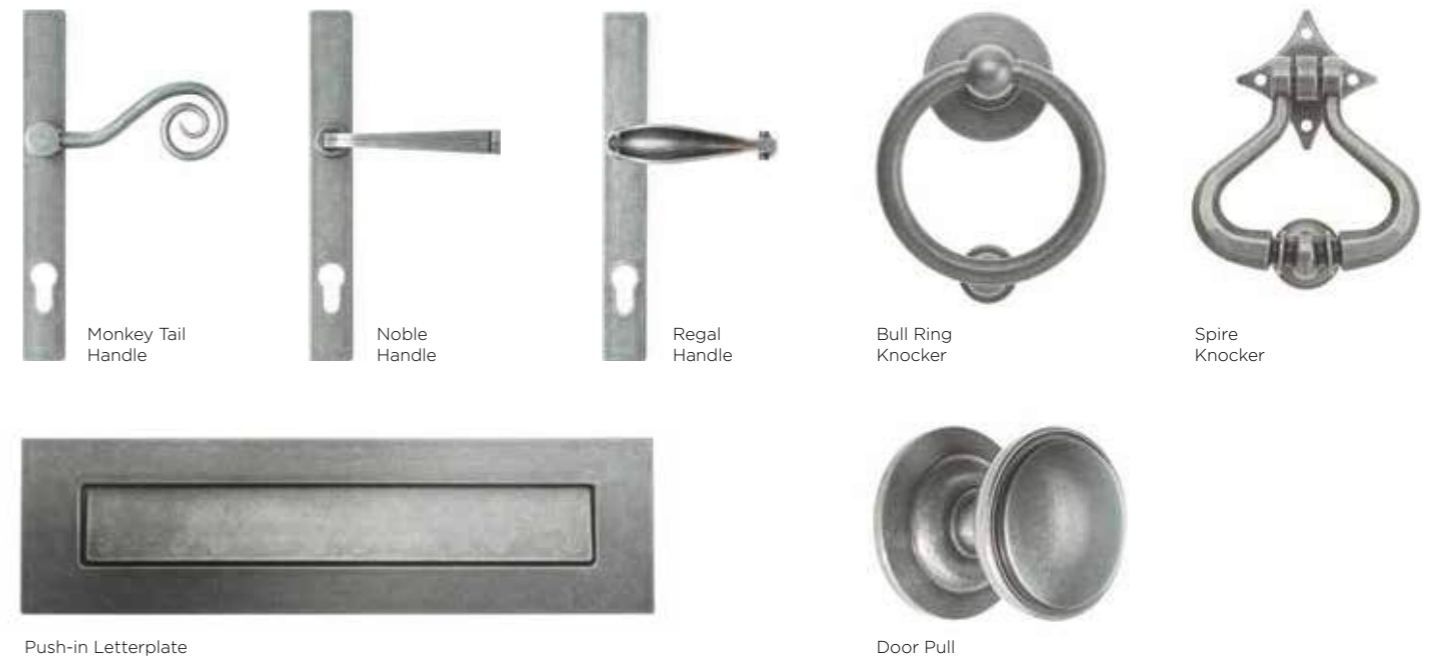

Door Knocker and Letterplate both shown in Stainless Steel

PREMIUM Aspire Door Handle

Aspire Handle available in 2 colours: Chrome & Satin Silver.
Aspire handle is only available fitted to both sides of the door

Door Handle with Escutcheon Plate
Shown in Chrome

PREMIUM Forged Black Door Furniture

PREMIUM Pewter Door Furniture

Contemporary Door Handles

Our range of modern, stainless steel and black handles will give your door a super-sleek look.

Lynx - Black Round Handle

Polaris - Black Square Handle

Antares - Stainless Steel Round Handle

Epsilon - Stainless Steel Square Handle

Waist high lock system with round escutcheon plate and Karcher lever handle.