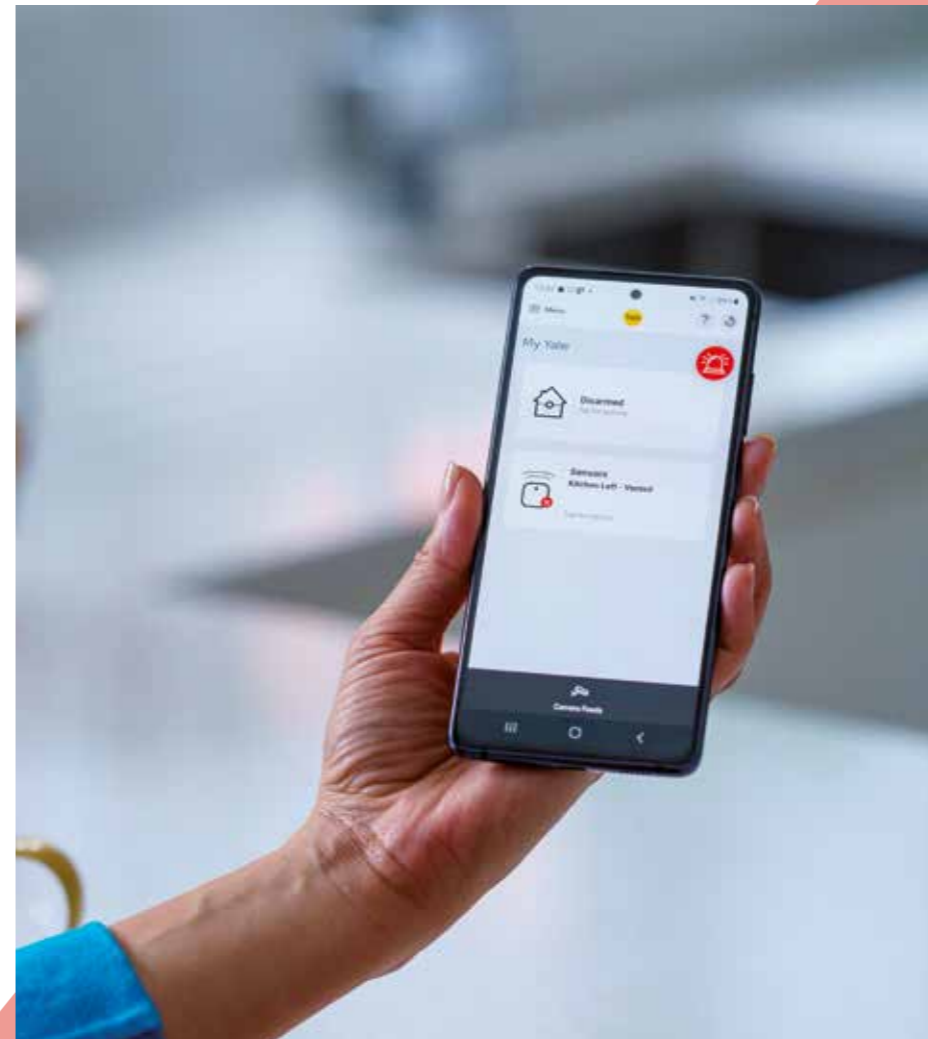

Check the status of your doors and windows with your voice.

Integration with Amazon Alexa and Google Assistant makes it even easier to check the status of your home.

Simply ask, '...is the back door locked' or '...is the front door closed', and your voice assistant can tell you in real time if you've locked your door or window, giving you total peace of mind.

Integration with Philips Hue means your lights will flash once when alarm is armed, or disarmed. It can also act as a visual deterrent alongside notifications and audible alarm from the Sync Hub.

Senscheck must be specified at the time of order and it cannot be fitted once the door is installed

Benefits of SensCheck™ include:

- Sensor status notifications and tamper alerts
- Geo-fencing notifications
- Part Arm functionality
- Chime notifications
- Integration with Amazon Alexa, Google Assistant and Philips Hue
- BSI IoT accredited
- Ability to upgrade to full Yale Smart Security System