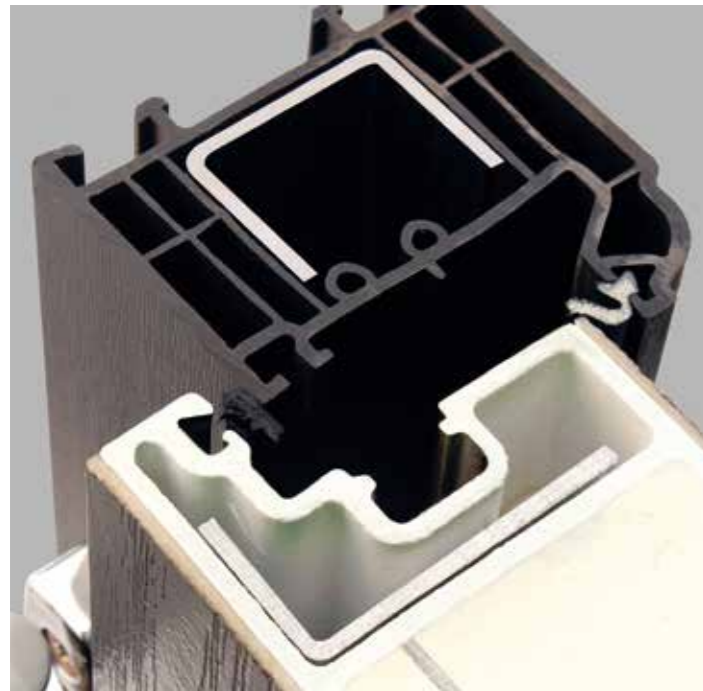

We've got your back. And your front.

Install an Apeer door and you'll have the weight of our entire design team and security specialists protecting you and your home from intruders. Our doors comfortably exceed all industry standard impact and cut-through tests.

Secured by Design doors must be ordered with laminated glass.