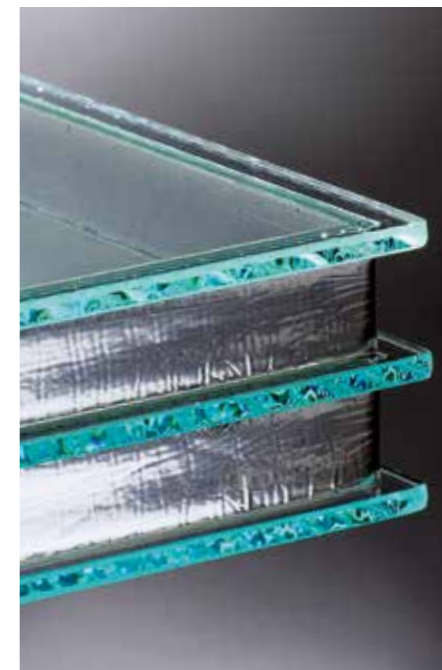

VIRTUALLY AIRTIGHT

Our double sealed rebate is virtually airtight by creating an internal secondary seal.

EXTRA INSULATION

Along with our 70mm super-strong, highly insulating polyurethane core, glass elements are triple glazed for extra insulation. We can even gas-fill them for improved thermal performance.