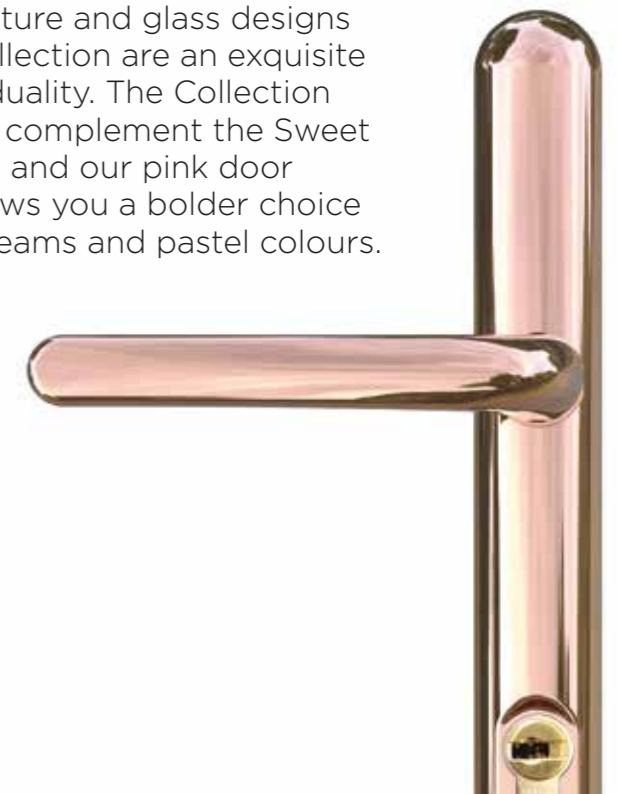

Hinge bolts are not available on French doors.

French doors are not available in styles; APTS26, APTS29 and APTS21.

Furniture Shown: Chrome Handles. *Glass design shown with Minster backing glass.

Furniture Shown: Sweet Handle, Sweet Knocker, Sweet Letterplate all shown in Rose Gold. *Glass design shown with Minster backing glass.

ROSE GOLD COLLECTION

Distinctively different and fabulously on-trend, the door furniture and glass designs in our Rose Gold Collection are an exquisite expression of individuality. The Collection has been created to complement the Sweet door furniture range and our pink door shades, but also allows you a bolder choice when paired with creams and pastel colours.