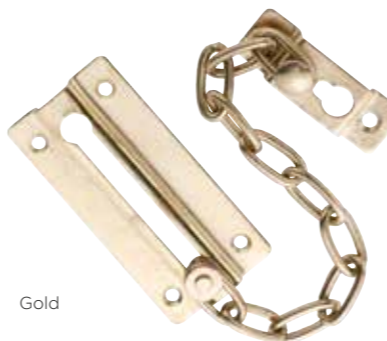

Escutcheon Plate
Shown in stainless steel.
Also available in brass.

Finger Pull
Shown in stainless steel.
Also available in brass.

Apeer 70mm Door Flag Hinge
Apeer 70mm doors are fitted with flag hinges. Colour options available. Butt hinges also available in white, gold, chrome and brown

Security Chain

Gold

Chrome

Numerals

Available in:
Antique Black
Black
Bronze
Chrome
Gold
Satin Silver
White

Spyholes

Gold

Chrome