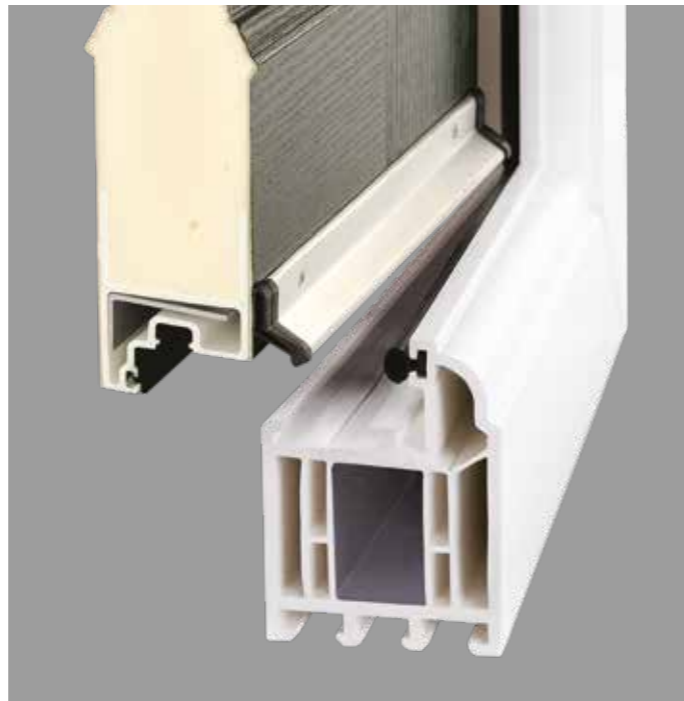

uPVC Full Frame Threshold
Distance from bottom of door leaf to bottom of threshold 43mm