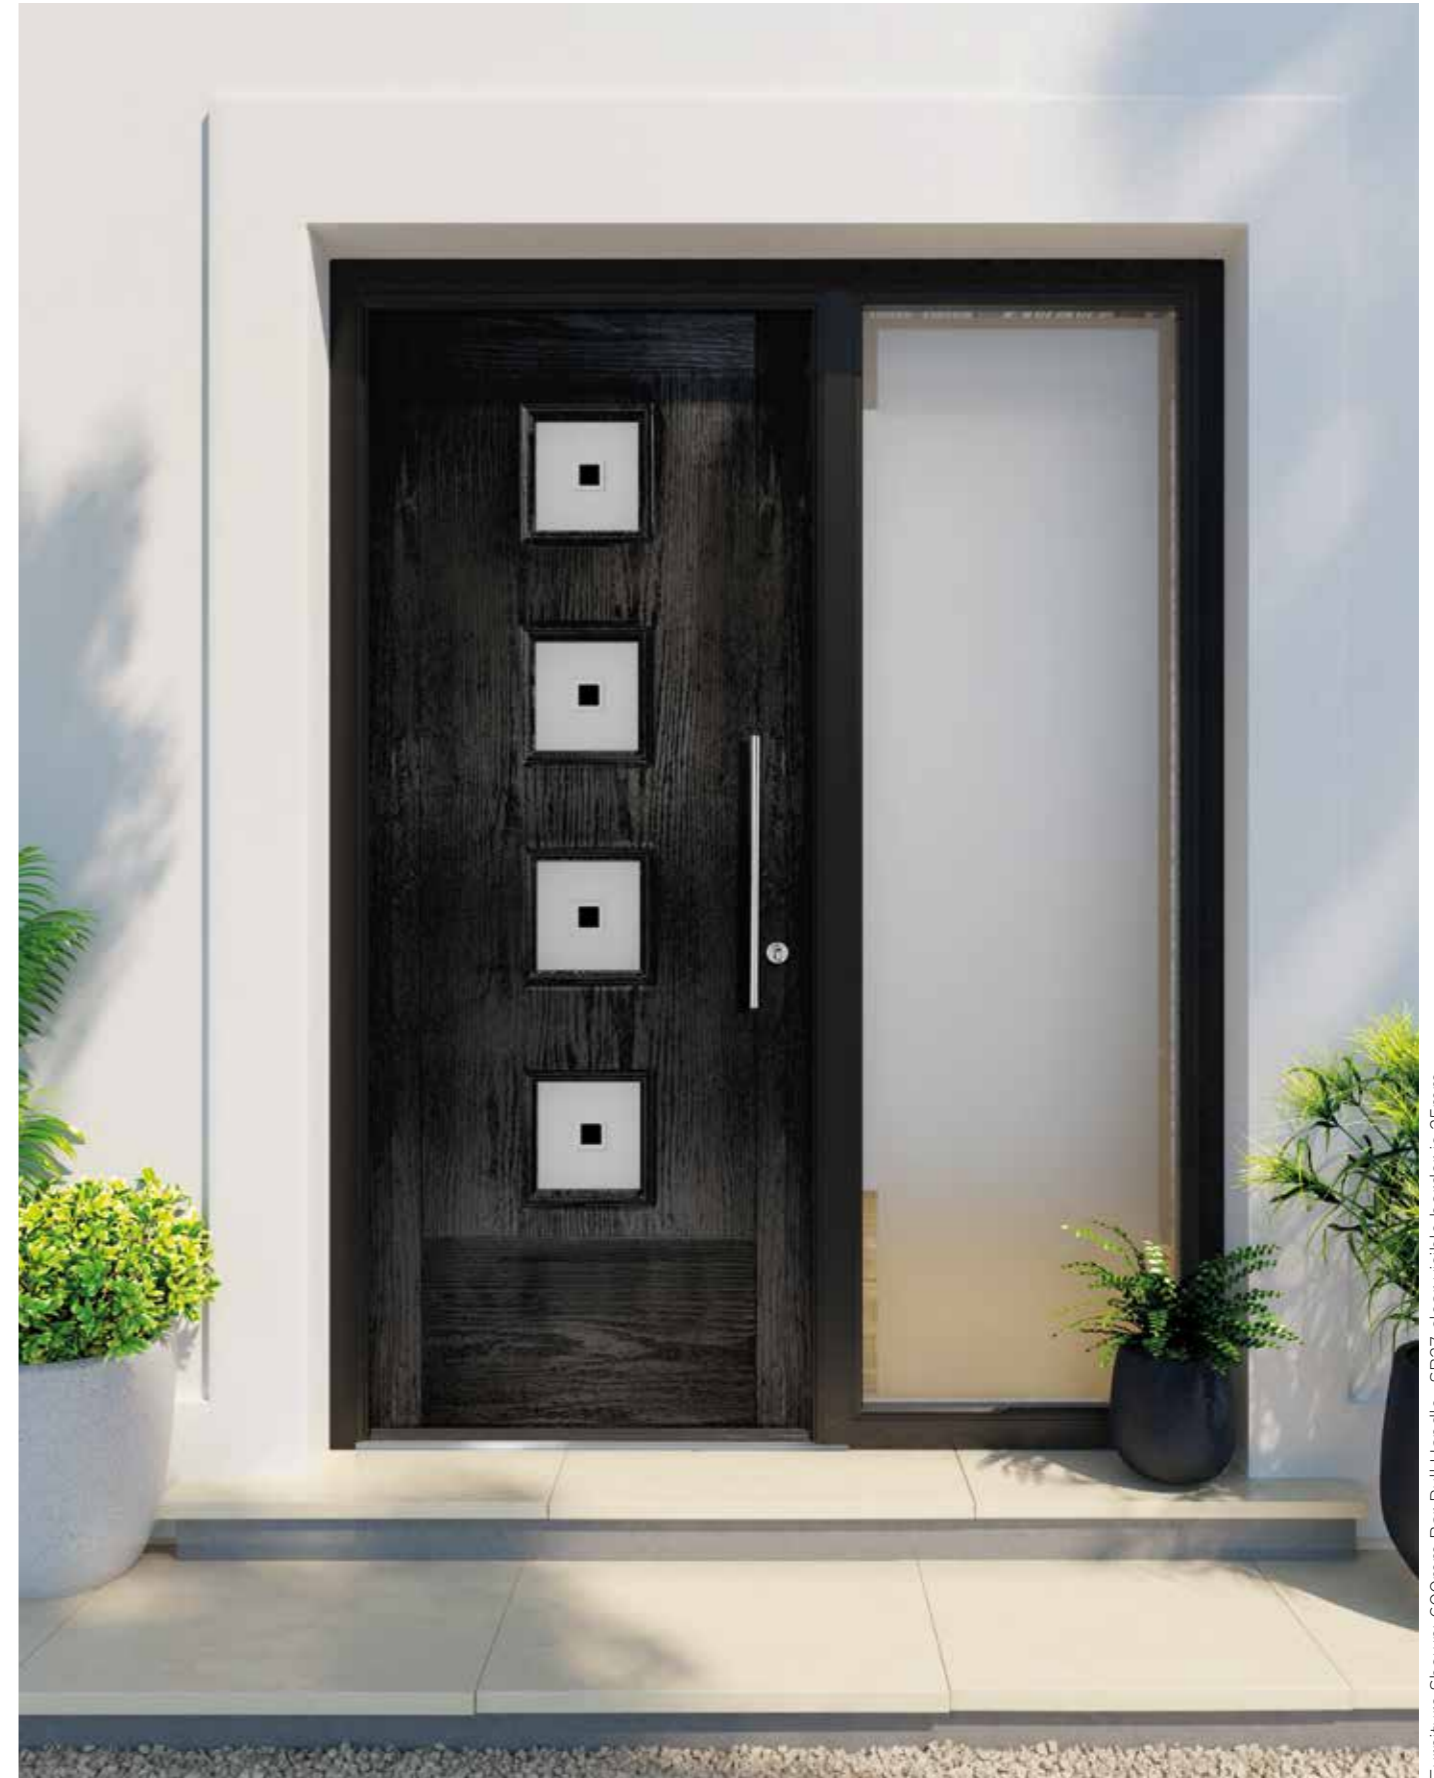

Dunrobin

Door APP4, Glass FT50 on clear glass,
Sidelight Glass SB27, Shown in Black

Furniture Shown: 600mm Bar Pull Handle. SB27 clear visible border is 25mm.