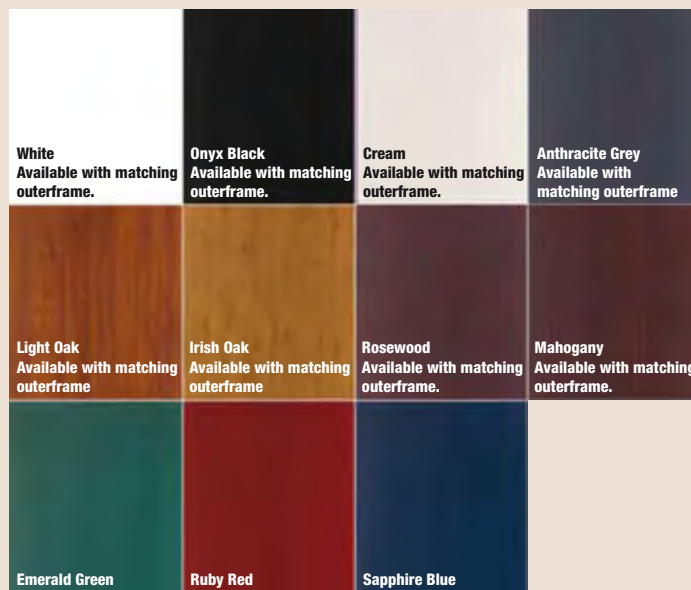

CYLINDER Secured by Design Cylinder, anti-bump and anti-pick manufactured to British Standards 1303.

CYLINDER GUARD Zinc cylinder guard protector to stop lock barrels from being snapped.

STEEL DRILL PLATES Concealed and reinforced steel drill plates prevent locks from being drilled out by thieves.

ENGINEERED FRAME The door skeleton is welded together and is impervious to moisture ensuring it won't swell or rot.

STEEL KEEPS Brass hook locks engage into full length steel keeps to prevent forced entry.

REBAR Outerframe features a reinforced thermal block for strength and thermal efficiency.

HINGE BLOCK Provides the strongest fixing points available when installing the door.

DOOR OUTERFRAME Multichambered, insulated outerframe for high levels of thermal performance.

FACTORY GLAZING No cassettes giving a greater resistance to glass removal, perfect colour match and no air or water leakage.

DOOR SURFACE Thick and tough 3mm skins both internally and externally resist cutting and impact.

3D HINGES Engineered 3 way adjustable hinges secured into the Carbon Fibre for extra strength.

LETTERPLATE Opens to 180° for convenient and safe day to day use, and comes with integral brush strip for thermal efficiency.

STEEL MESH A unique and optional welded steel mesh security system can increase the strength of your Rockdoor by 4 times.