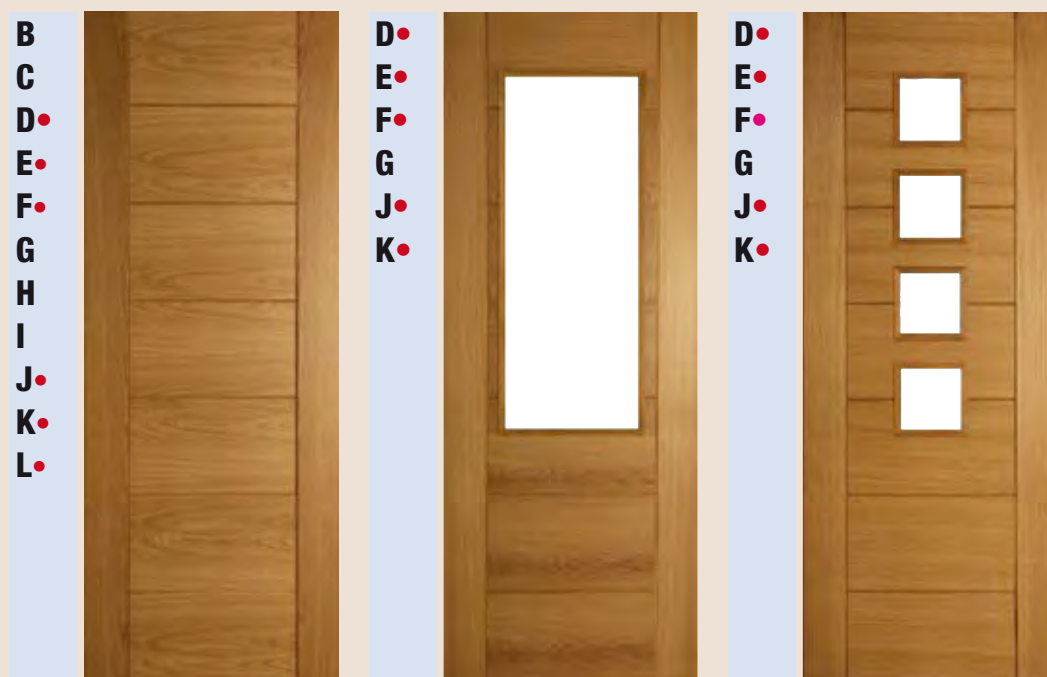

OAK

990

991

994

Latest fashion